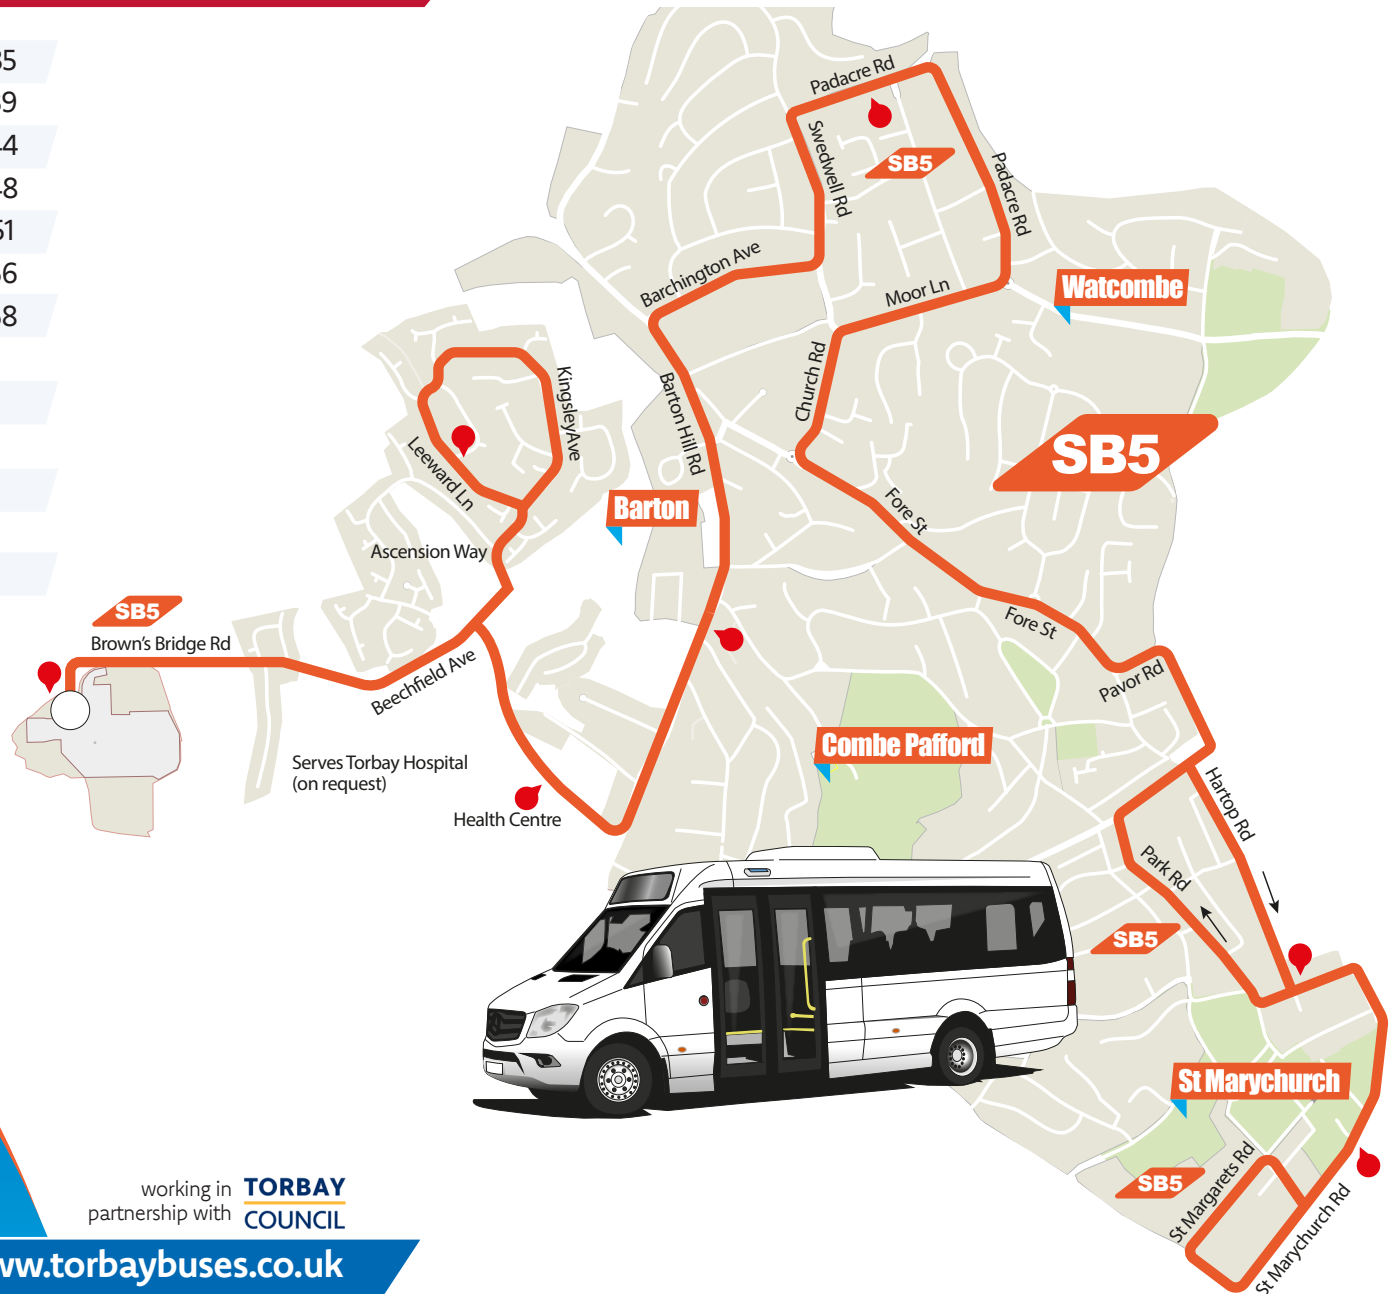

St Marychurch, Watcombe & Sainsbury's

via Leeward Lane | Barton Hill Way | Padacre Road | Watcombe Road | Hartop Sch | Chilcote

Your local journey made easy

Mondays, Wednesdays & Thursdays (except Bank Holidays)

Sainsbury's (Brixham Road)	1040	1300	1435	
Leeward Lane	1044	1304	1439	
Barton Hill Way Health Centre	1049	1309	1444	
Padacre Road	1053	1313	1448	
Watcombe Shops	1056	1316	1451	
Hartop Road (School)	1101	1321	1456	
Chilcote Memorial	0930	1103	1323	1458
Watcombe Shops	0933	1106	1326	
Padacre Road	0936	1109	1329	
Barton Hill Way Health Centre	0940	1113	1333	
Leeward Lane	0944	1117	1337	
Sainsbury's (Brixham Road)	0950	1122	1342	
Torbay Hospital (request)	1135	1355		

...Did you know?

Our vehicles are modern Euro 6 low emission

We accept contactless payment & we have next stop audio visual displays onboard... We have also improved driver standards & quality control whilst working in partnership with Torbay Council

Call 01803 88 33 11

working in partnership with **TORBAY COUNCIL**

www.torbaybuses.co.uk