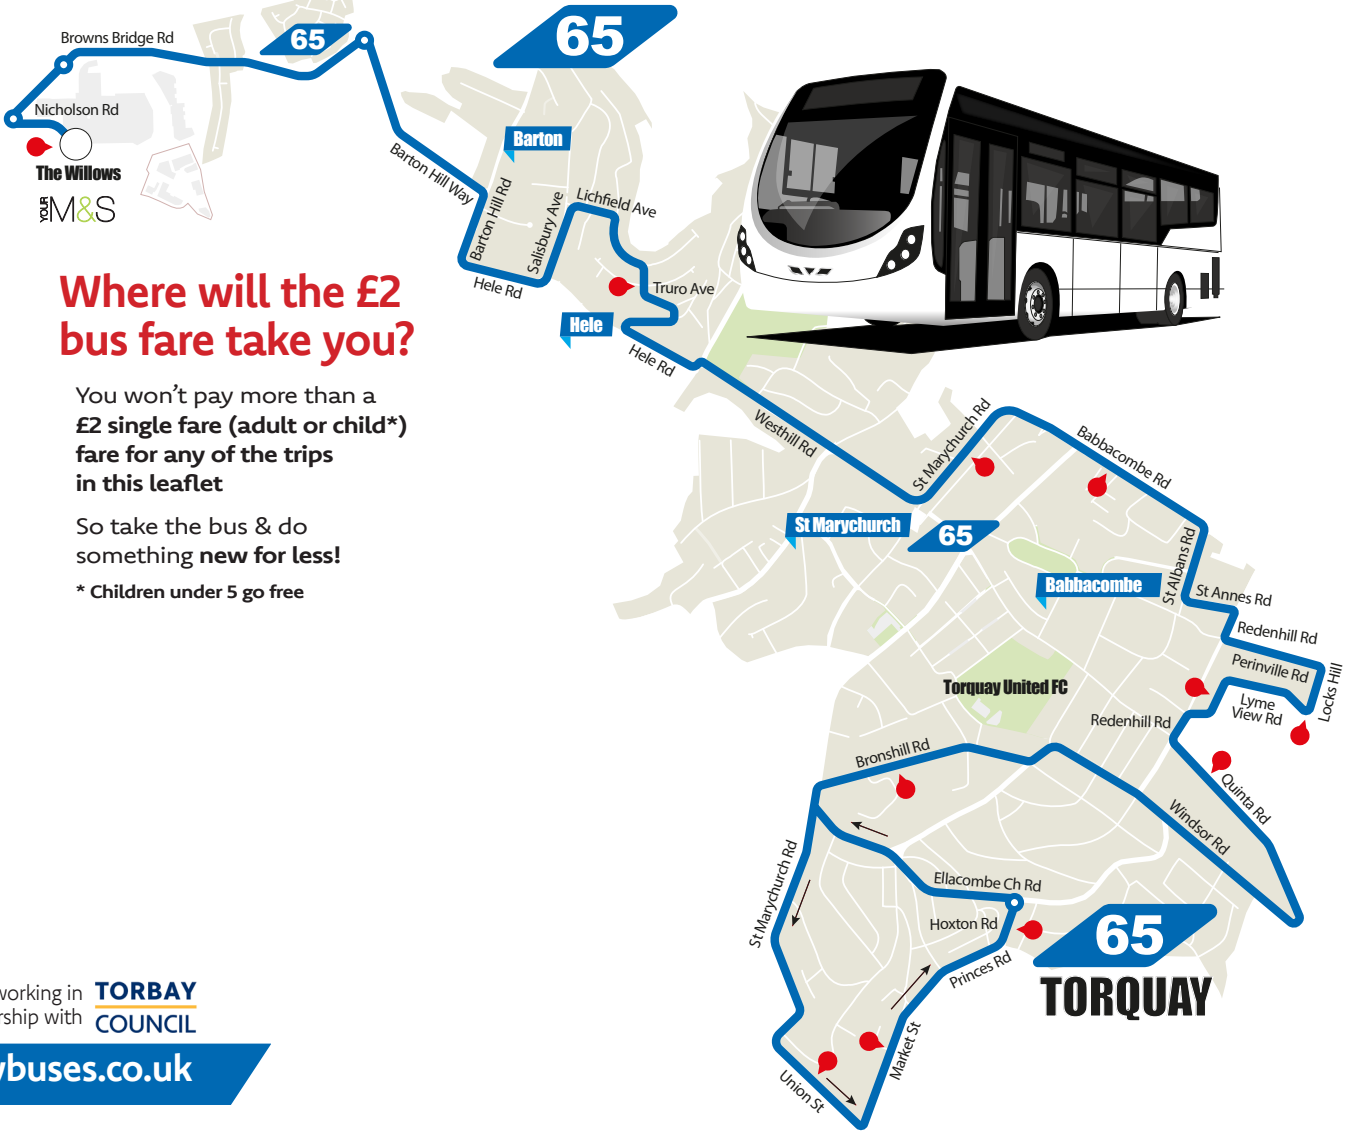

Livermead, Torquay Railway Station, Fleet Street, St Luke's, Town Centre

via The Willows M&S | St Marychurch Road | Locks Hill | Quinta Road | Union Street

Your local journey made easy **Tuesdays & Thursdays** (except Bank Holidays)

The Willows Marks & Spencer	0928	1028	1128	1328	1428
Truro Avenue Hele	0932	1032	1132	1332	1432
St Marychurch Rd (O/S Malvernleigh)	0936	1036	1136	1336	1436
Babbacombe Rd (Foxlands Apartments)	0938	1038	1138	1338	1438
Locks Hill Babbacombe	0940	1040	1140	1340	1440
Lyme View Rd (Opp Knighton Court)	0943	1043	1143	1343	1443
Quinta Road Babbacombe	0944	1044	1144	1344	1444
Bronshill Road (Lords Place)	0946	1046	1146	1346	1446
Union Street Torquay	0949	1049	1149	1349	1449
Market Street Torquay (Arr)	0951	1051	1151	1351	1451
Market Street Torquay (Dep)	0953	1053	1153	1353	1453
Hoxton Road Plainmoor	0954	1054	1154	1354	1454
Bronshill Road (Lords Place)	0955	1055	1155	1355	1455
Quinta Road Babbacombe	0957	1057	1157	1357	1457
Lyme View Rd (Opp Knighton Court)	0959	1059	1159	1359	1459
Locks Hill Babbacombe	1002	1102	1202	1402	1502
Babbacombe Rd (Foxlands Apartments)	1004	1104	1204	1404	1504
Manor Road St Marychurch	1006	1106	1206	1406	1506
Truro Avenue (N-Bound) Hele	1010	1110	1210	1410	1510
The Willows Marks & Spencer	1014	1114	1214	1414	1514

working in partnership with **TORBAY COUNCIL**

Call 01803 88 33 11

www.torbaybuses.co.uk