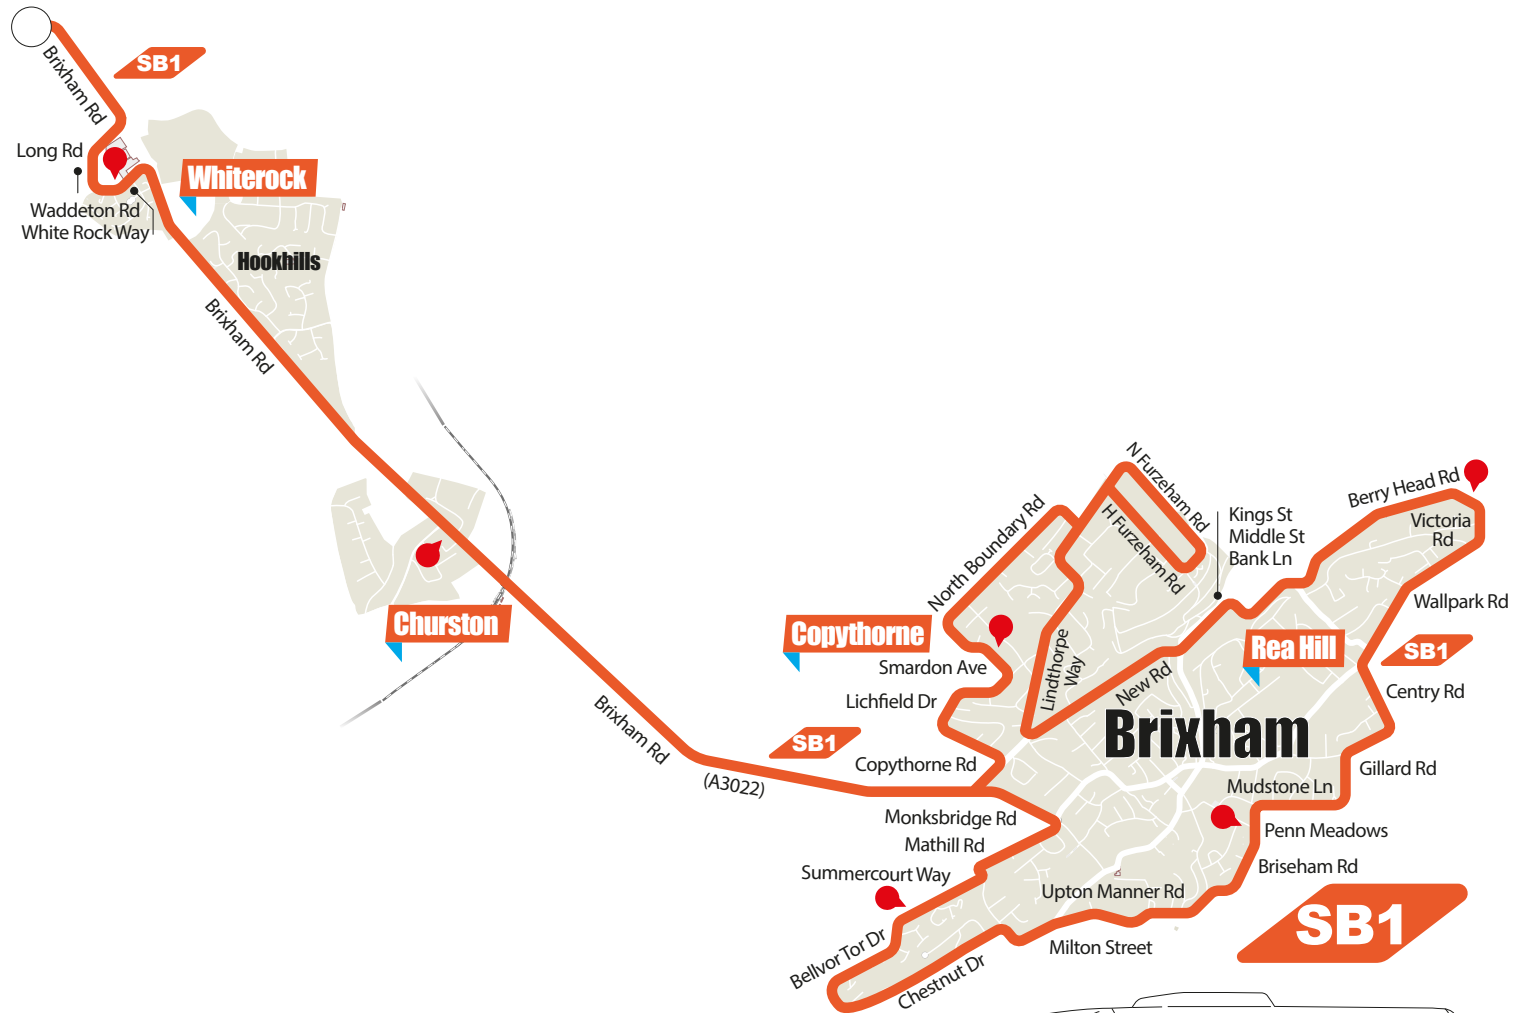

Brixham & Sainsbury's

via White Rock Way | Churston Village | Summercourt Way | Penn Meadow Shops | Victoria Road
King Street | Town Square | New Road | Battery Gardens | Sardon Avenue | Lupton House

Your local journey made easy

Tuesdays & Fridays (except Bank Holidays)

Sainsbury's Brixham Road	1125	1335	
White Rock Way	1130	1340	
Churston Village	1135	1345	
Summercourt Way Shops	0930	1140	1350
Penn Meadows Shops	0938	1148	1358
Victoria Road (Lands Road)	0944	1154	1404
King Street New Quay Inn	0947	1157	1407
Town Square (Stand B)	0950	1200	1410
New Road Cudhill Road	0954	1204	1414
Battery Gardens	0958	1208	1418
Sardon Avenue	1003	1213	1423
Lupton House	1009	1219	1429
White Rock Way	1016	1226	1436
Sainsburys Brixham Road	1021	1231	1441

...Did you know?

Our vehicles are modern Euro 6 low emission

We accept contactless payment & we have next stop audio visual displays onboard... We have also improved driver standards & quality control whilst working in partnership with Torbay Council

working in partnership with **TORBAY COUNCIL**

www.torbaybuses.co.uk

Call 01803 88 33 11