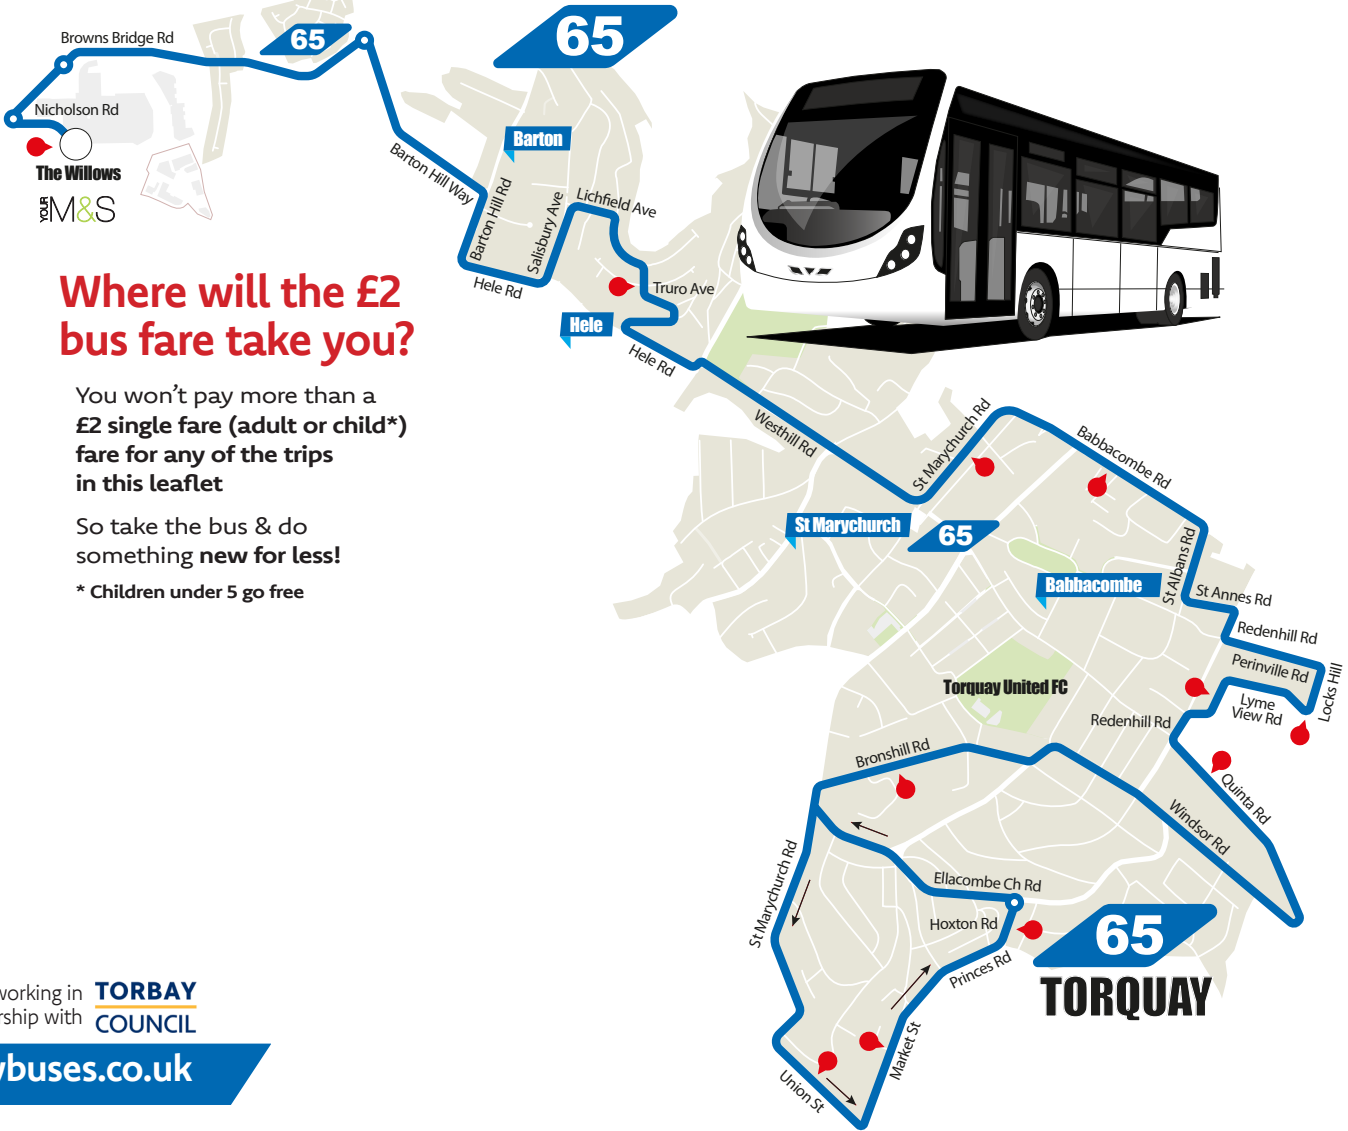

Barton, St Marychurch, Babbacombe & Torquay Town Centre

via The Willows M&S | St Marychurch Road | Locks Hill | Quinta Road | Union Street

Your local journey made easy **Tuesdays & Thursdays** (except Bank Holidays)

The Willows Marks & Spencer	0928	1028	1128	1328	1428
Truro Avenue Hele	0932	1032	1132	1332	1432
St Marychurch Rd (O/S Malvernleigh)	0936	1036	1136	1336	1436
Babbacombe Rd (Foxlands Apartments)	0938	1038	1138	1338	1438
Locks Hill Babbacombe	0940	1040	1140	1340	1440
Lyme View Rd (Opp Knighton Court)	0943	1043	1143	1343	1443
Quinta Road Babbacombe	0944	1044	1144	1344	1444
Bronshill Road (Lords Place)	0946	1046	1146	1346	1446
Union Street Torquay	0949	1049	1149	1349	1449
Market Street Torquay (Arr)	0951	1051	1151	1351	1451
Market Street Torquay (Dep)	0953	1053	1153	1353	1453
Hoxton Road Plainmoor	0954	1054	1154	1354	1454
Bronshill Road (Lords Place)	0955	1055	1155	1355	1455
Quinta Road Babbacombe	0957	1057	1157	1357	1457
Lyme View Rd (Opp Knighton Court)	0959	1059	1159	1359	1459
Locks Hill Babbacombe	1002	1102	1202	1402	1502
Babbacombe Rd (Foxlands Apartments)	1004	1104	1204	1404	1504
Manor Road St Marychurch	1006	1106	1206	1406	1506
Truro Avenue (N-Bound) Hele	1010	1110	1210	1410	1510
The Willows Marks & Spencer	1014	1114	1214	1414	1514

working in partnership with **TORBAY COUNCIL**

Call 01803 88 33 11

www.torbaybuses.co.uk