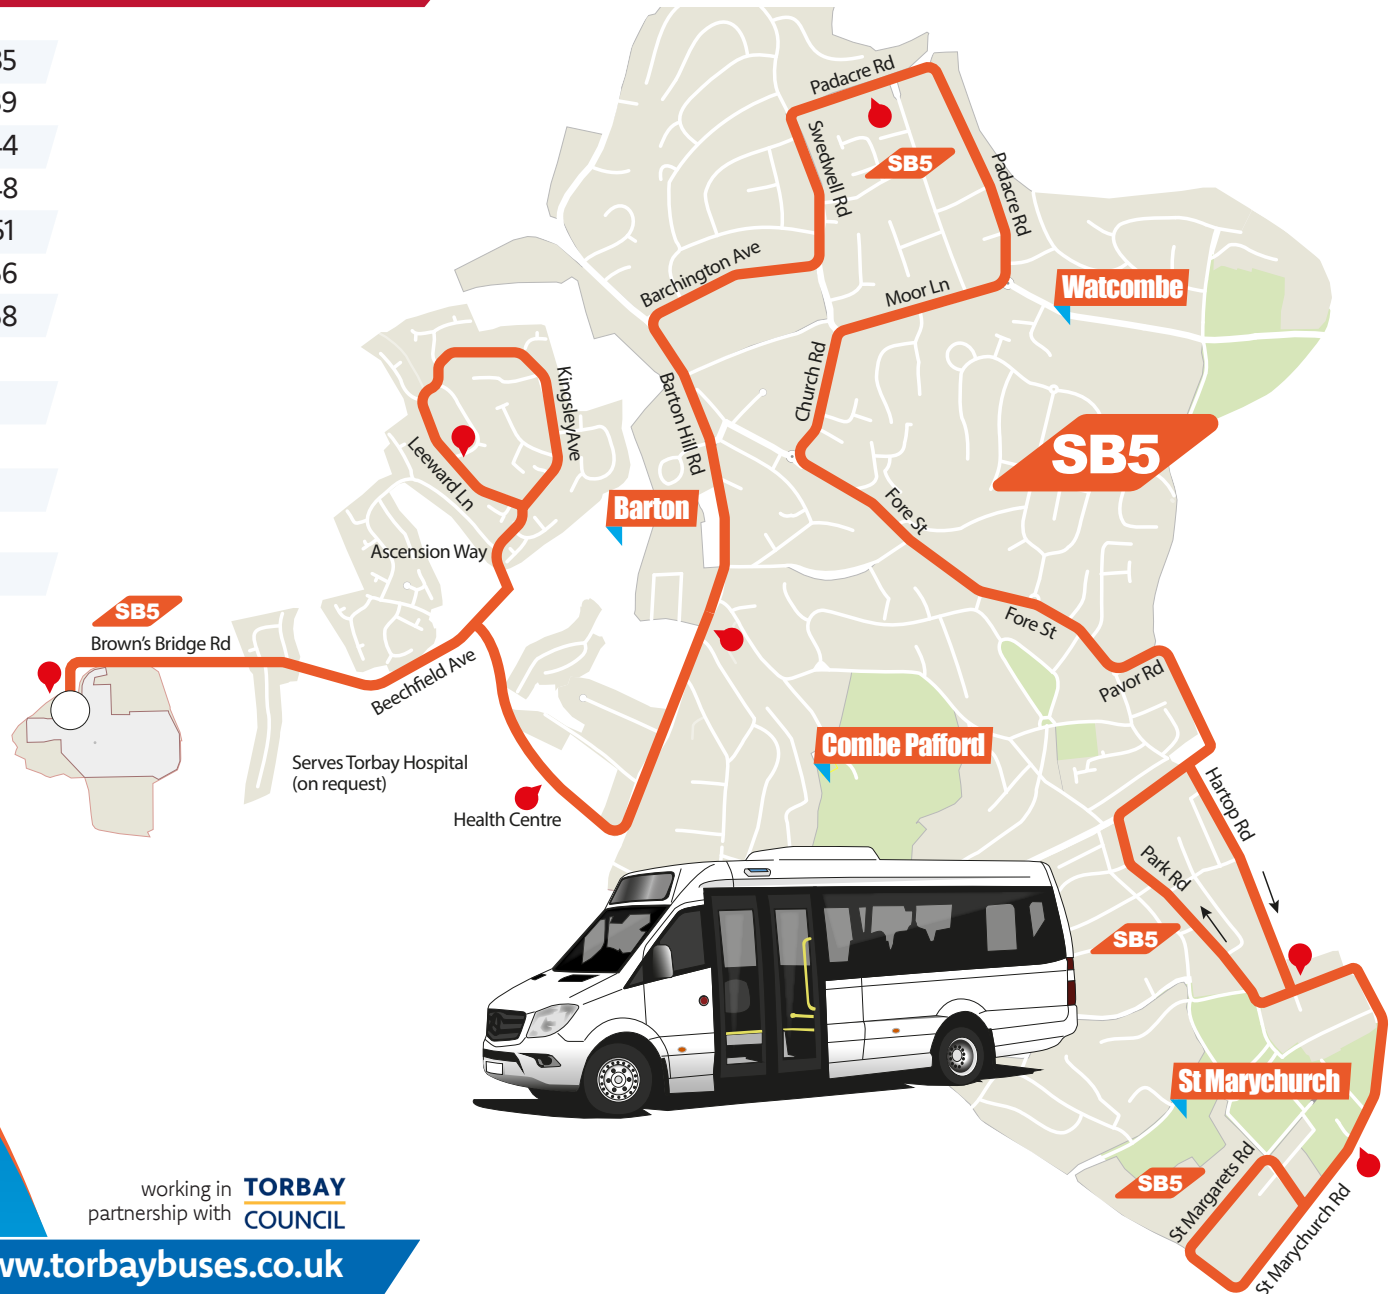

service | **SB5**

Your local journey made easy

Bus times for **Sainsbury's** Serving St Marychurch & Watcombe

Links Leeward Lane, Barton Hill Way
Health Centre, Padacre Road, Watcombe Road
Shops, Hartop Road (School) Chilcote Memorial

via Leeward Lane | Barton Hill Way | Padacre Road | Watcombe Road | Hartop Sch | Chilcote

Your local journey made easy

Mondays, Wednesdays & Thursdays (except Bank Holidays)

Sainsbury's (Brixham Road)	1040	1300	1435	
Leeward Lane	1044	1304	1439	
Barton Hill Way Health Centre	1049	1309	1444	
Padacre Road	1053	1313	1448	
Watcombe Shops	1056	1316	1451	
Hartop Road (School)	1101	1321	1456	
Chilcote Memorial	0930	1103	1323	1458
Watcombe Shops	0933	1106	1326	
Padacre Road	0936	1109	1329	
Barton Hill Way Health Centre	0940	1113	1333	
Leeward Lane	0944	1117	1337	
Sainsbury's (Brixham Road)	0950	1122	1342	
Torbay Hospital (request)	1135	1355		