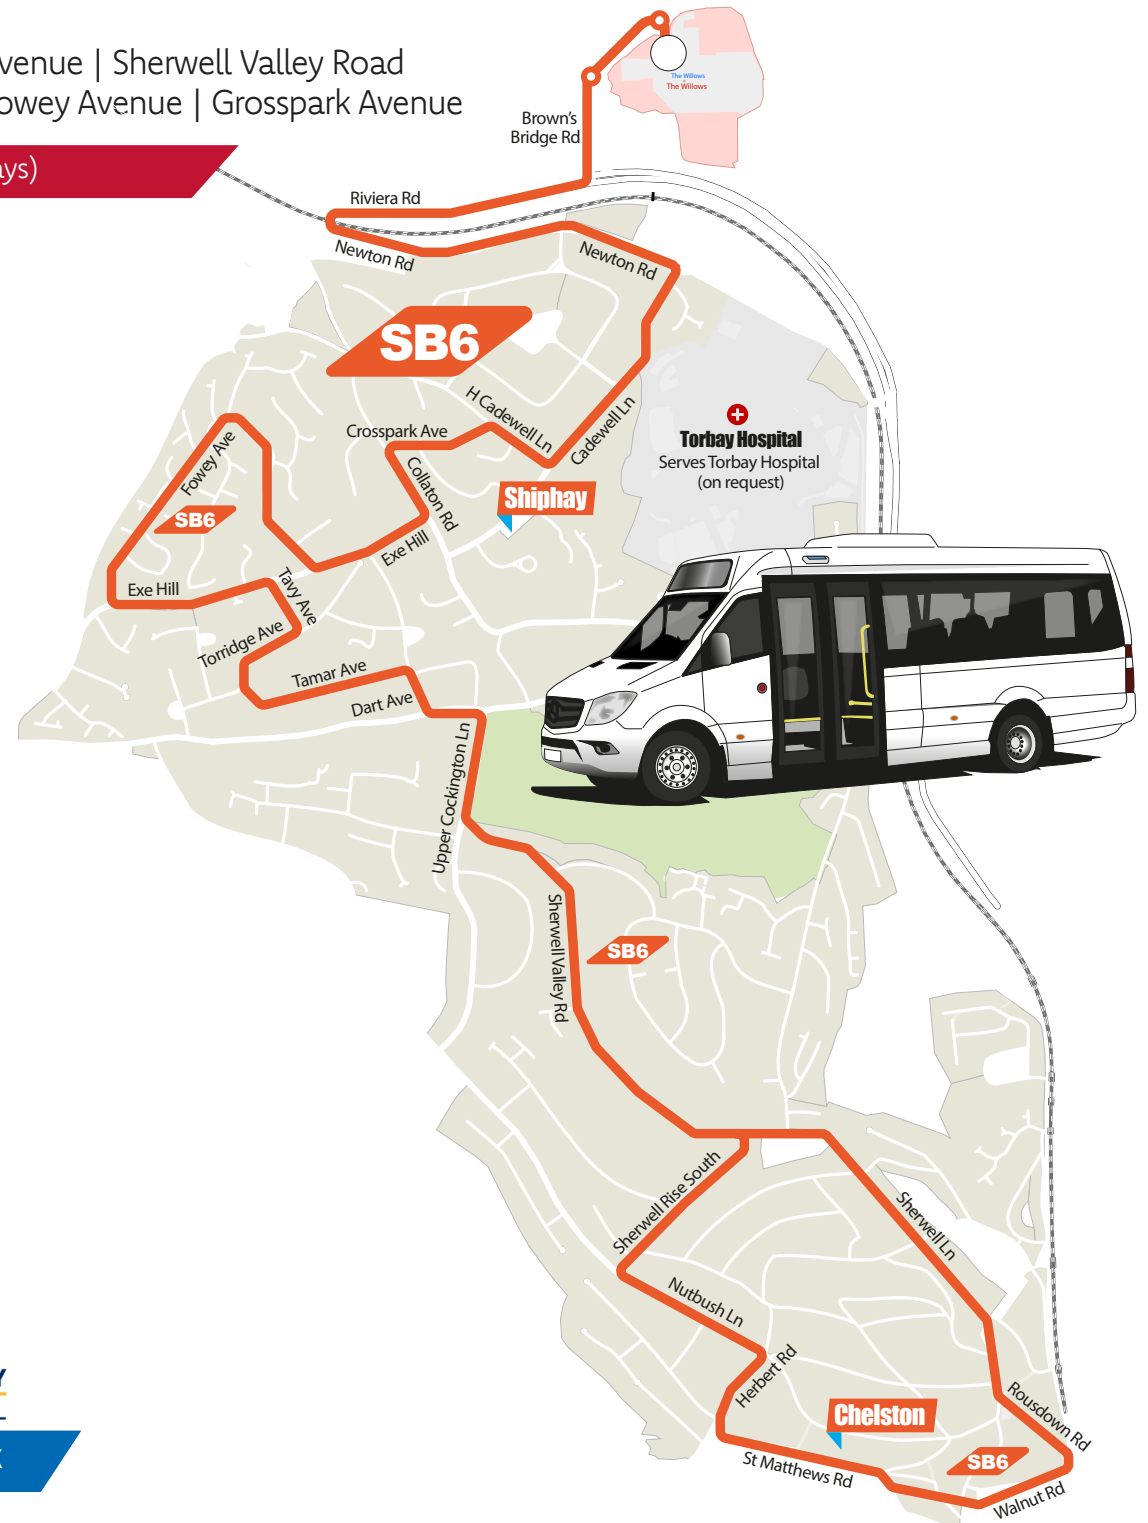

service **SB6**

Your local journey made easy

Bus times for **Sainsbury's** Serving Shiphay & Chelston

Links Torbay Hospital, Crosspark Avenue,
Fowey Avenue (Culvery Green)
Sherwell Valley Road, Walnut Road Chelston,
St Peters Church, Dart Avenue, Fowey Avenue,
Grosspark Avenue

via Torbay Hospital | Crosspark Avenue | Fowey Avenue | Sherwell Valley Road
Walnut Road | St Peters Church | Dart Avenue | Fowey Avenue | Grosspark Avenue

Your local journey made easy

Mondays, Wednesdays & Thursdays (except Bank Holidays)

Sainsbury's The Willows	0955	1130	1350
Torbay Hospital (By Request)	1000	1135	1355
Crosspark Avenue	1002	1137	1357
Fowey Avenue (Culvery Green)	1004	1139	1359
Sherwell Valley Road	1010	1145	1405
Walnut Road Chelston	1014	1149	1409
St Peter's Church Queensway	1019	1154	1414
Dart Avenue	1022	1157	1417
Fowey Avenue (Culvery Green)	1024	1159	1419
Crosspark Avenue	1028	1203	1423
Torbay Hospital (By Request)	1030	1205	1425
Sainsbury's The Willows	1035	1210	1430