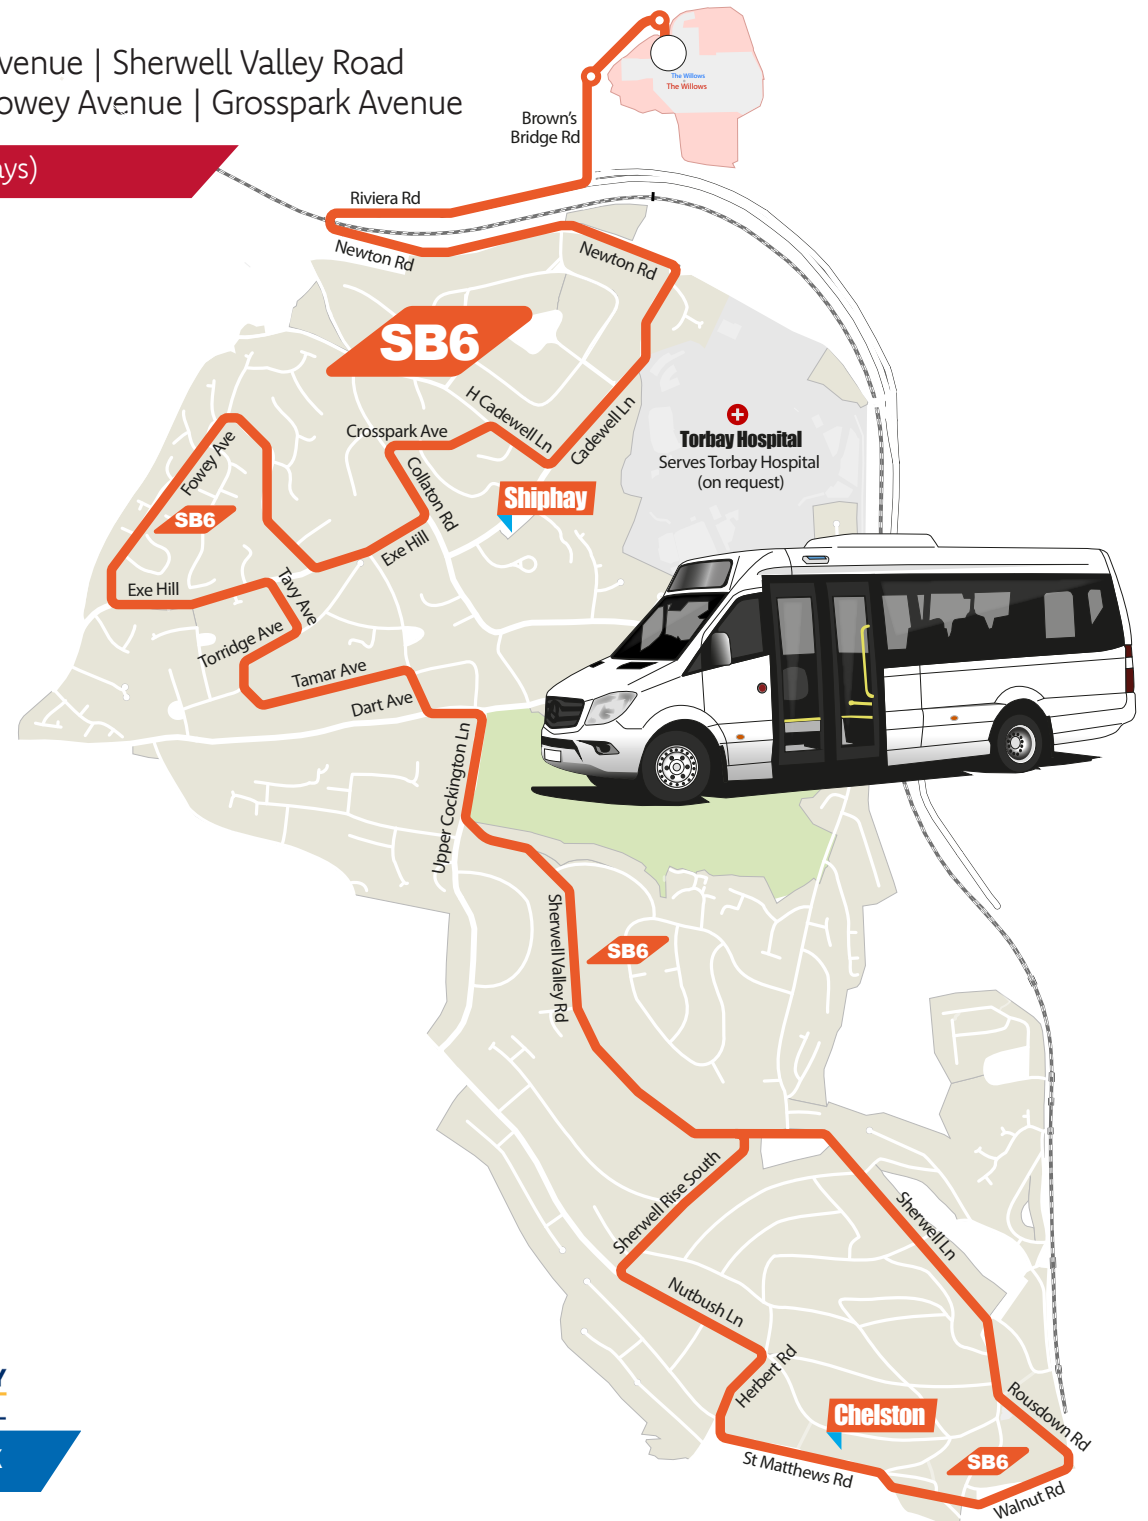

service | **SB6**

Your local journey made easy

Bus times for **Sainsbury's** Serving Shiphay & Chelston

Links Torbay Hospital, Crosspark Avenue,
Fowey Avenue (Culvery Green)
Sherwell Valley Road, Walnut Road Chelston,
St Peters Church, Dart Avenue, Fowey Avenue,
Grosspark Avenue

via Torbay Hospital | Crosspark Avenue | Fowey Avenue | Sherwell Valley Road
Walnut Road | St Peters Church | Dart Avenue | Fowey Avenue | Grosspark Avenue

Your local journey made easy

Mondays, Wednesdays & Thursdays (except Bank Holidays)

Sainsbury's The Willows	0955	1130	1350
Torbay Hospital (By Request)	1000	1135	1355
Crosspark Avenue	1002	1137	1357
Fowey Avenue (Culvery Green)	1004	1139	1359
Sherwell Valley Road	1010	1145	1405
Walnut Road Chelston	1014	1149	1409
St Peter's Church Queensway	1019	1154	1414
Dart Avenue	1022	1157	1417
Fowey Avenue (Culvery Green)	1024	1159	1419
Crosspark Avenue	1028	1203	1423
Torbay Hospital (By Request)	1030	1205	1425
Sainsbury's The Willows	1035	1210	1430