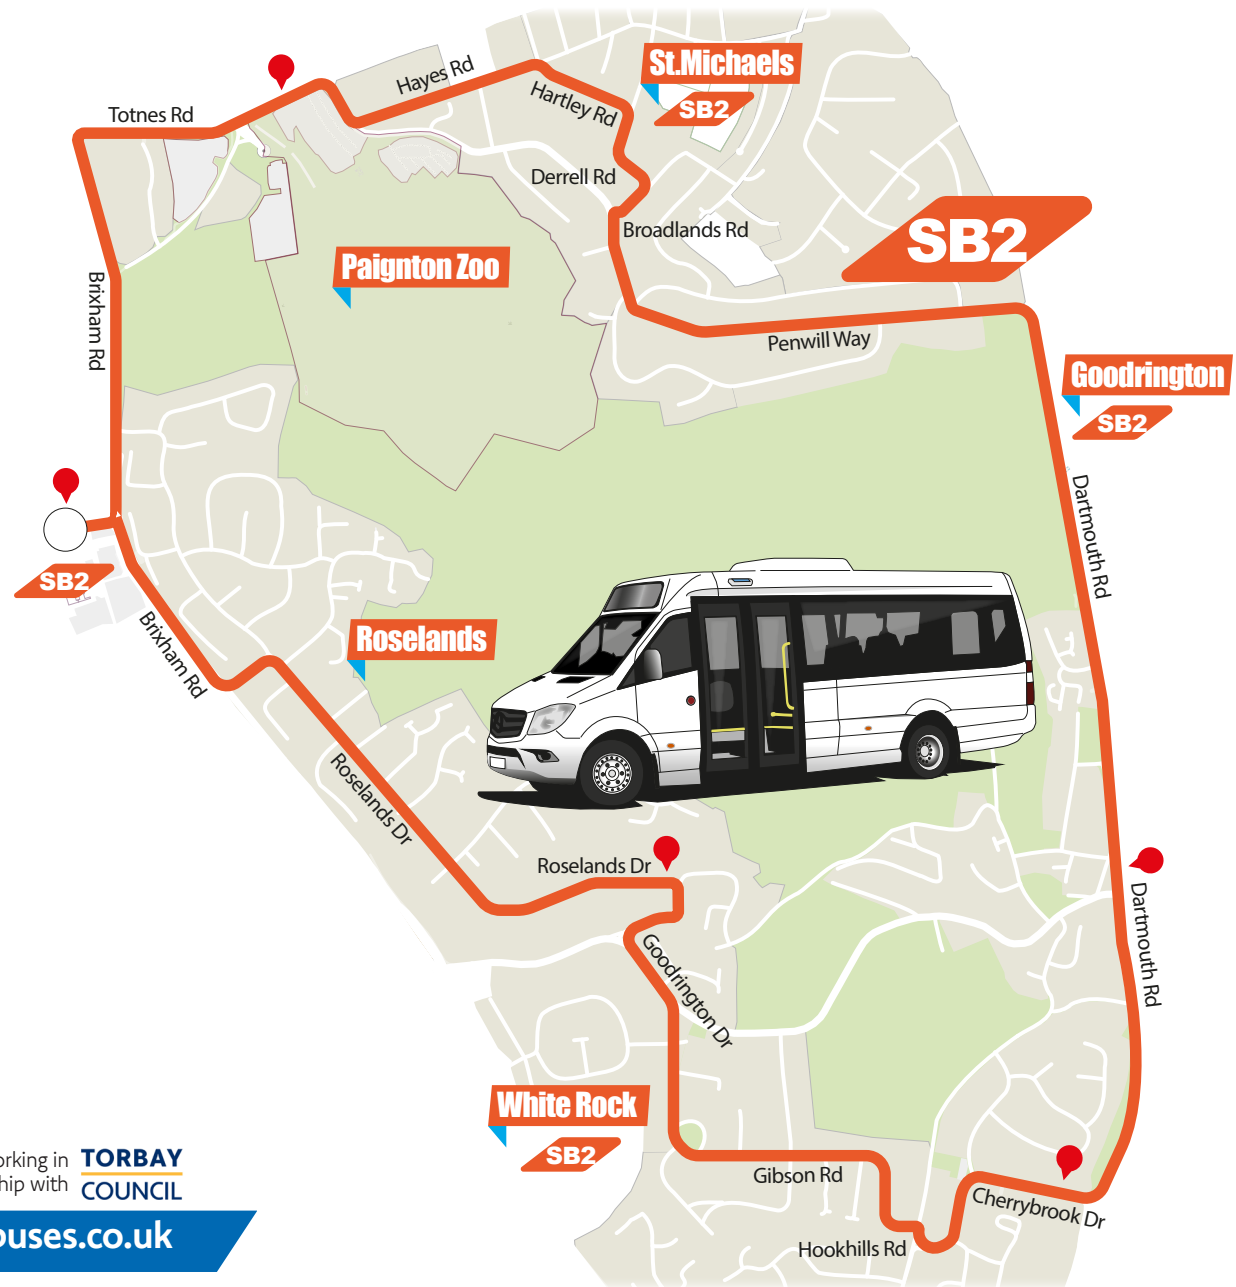

Roselands & Sainsbury's

via Paignton Zoo | Waterside Shops | Cherry Brook (SilverBridge Close) | Grange View (Roselands)

Thursdays (except Bank Holidays)

Sainsbury's (Brixham Road)	1120	1310
Paignton Zoo	0938	1123 1313
Waterside Shops	0947	1132 1322
Cherry Brook (Silver Bridge Close)	0950	1135 1325
Grange View Roselands	0955	1140 1330
Sainsbury's (Brixham Road)	1000	1145 1335

...Did you know?

Our vehicles are modern Euro 6 low emission

We accept contactless payment & we have next stop audio visual displays onboard... We have also improved driver standards & quality control whilst working in partnership with Torbay Council

working in partnership with **TORBAY COUNCIL**

Call 01803 88 33 11

www.torbaybuses.co.uk